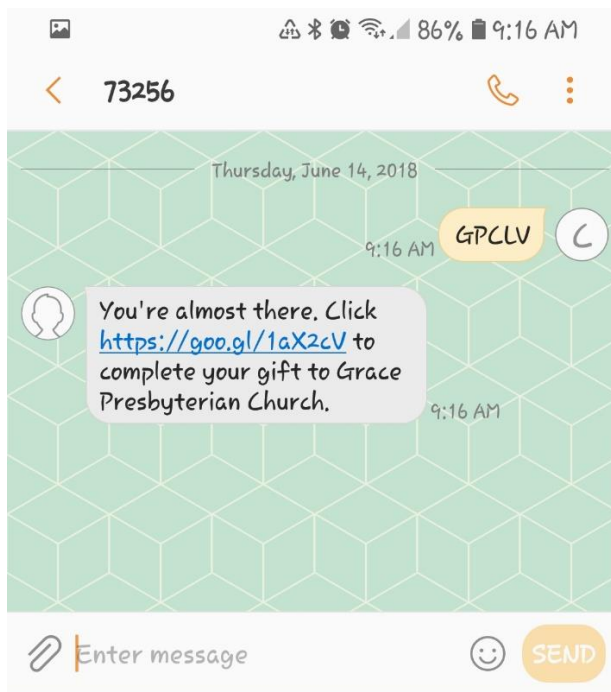

Text-to-Give to Grace Presbyterian Church

Giving to the church via text is simple no matter if as a regular attending member and have a Realm account or are a guest.

To begin text GPCLV to 73256.

You will receive a text with a link to follow. Simply tap the link.

Tapping on this link will take you into the Realm giving application. This is where you will enter your giving amount and select the fund you want. If you've given before your payment method information will already be entered. You may check the box next to I'd like to enter a new payment method to change your account information.